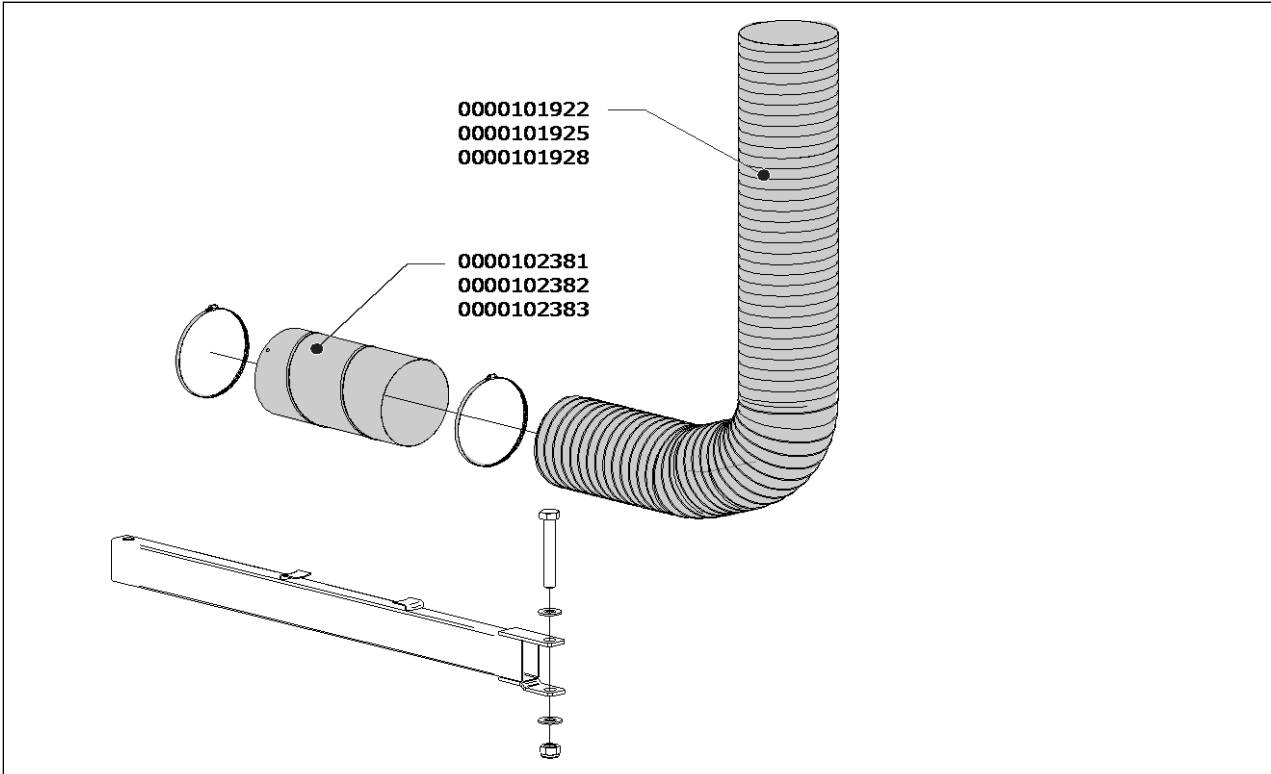

Exploded view
SAE

Spare parts

SAE

Art. no.	Description	0
• SAE-125/4		
0000101922	Hose L=1200 mm/Ø 127 mm, incl. 2 hose clamps	-
0000102381	Tube SAE-125/4	-
• SAE-160/4		
0000101925	Hose L=1200 mm/Ø 161 mm, incl. 2 hose clamps	-
0000102382	Tube SAE-160/4	-
• SAE-200/4		
0000101928	Hose L=1200 mm/Ø 205 mm, incl. 2 hose clamps	-
0000102383	Tube SAE-200/4	-