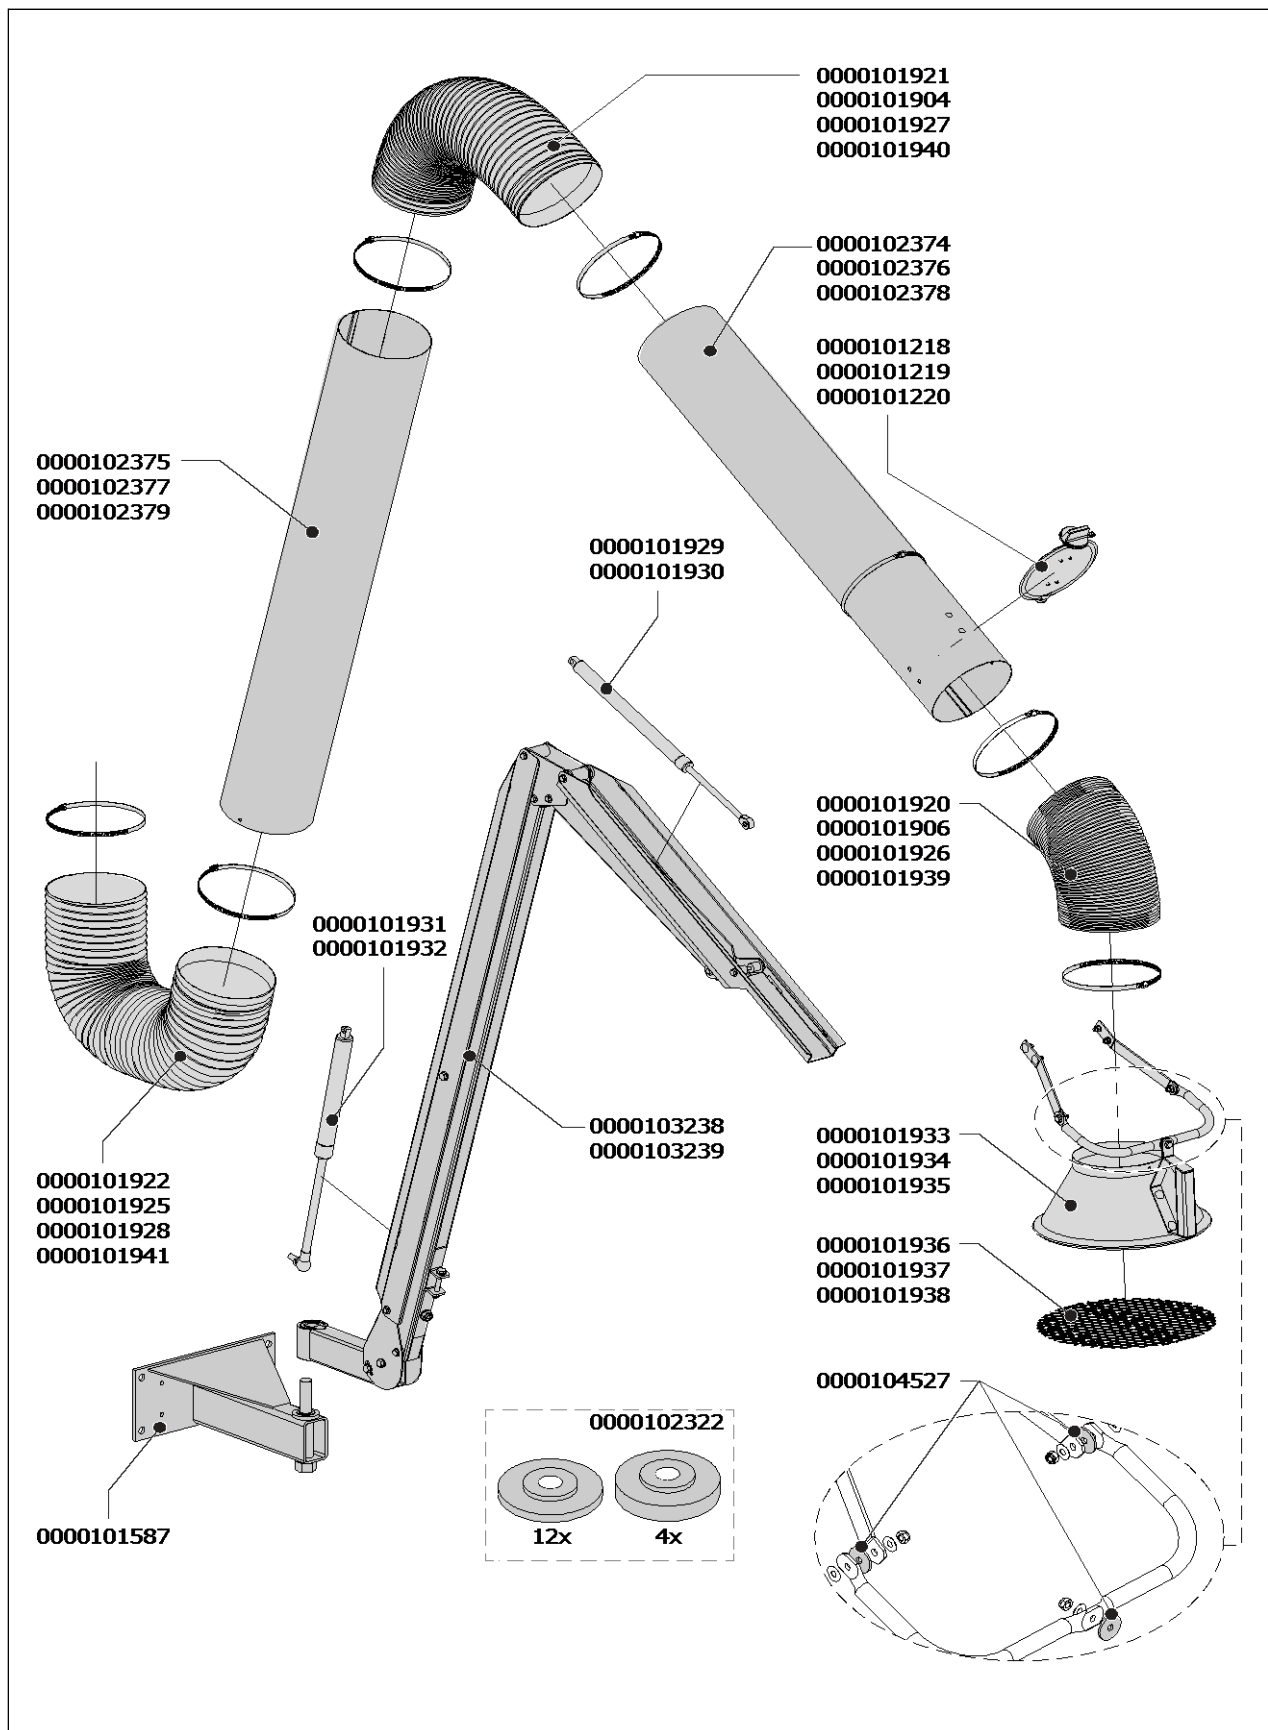

Exploded view
MultiSmart Arm