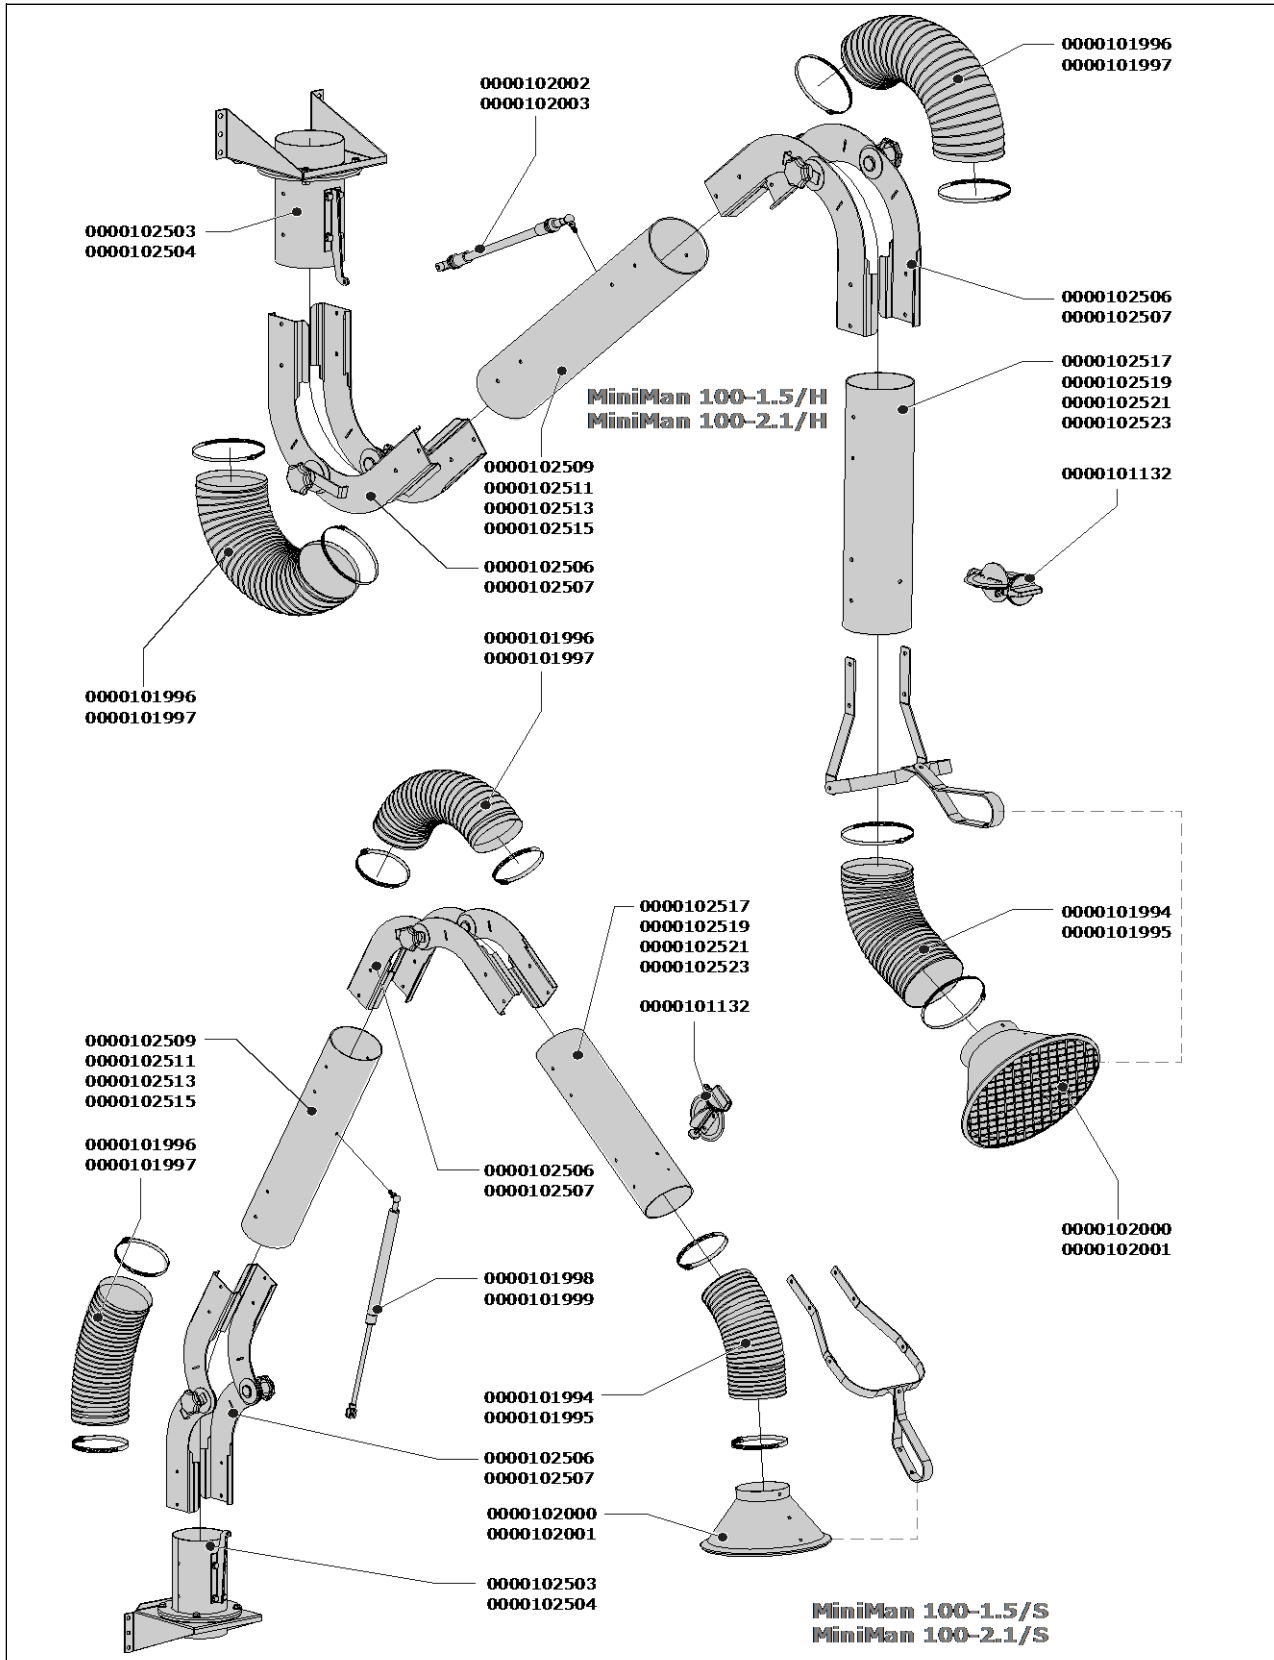

Exploded view
MiniMan 100 (yellow/white)

Spare parts

MiniMan 100 (yellow/white)

Art. no.	Description	0
0000101132	DAMPER-100	-
0000101994	Hose L=330 mm/Ø 100 mm (black), incl. 2 tie-wraps	-
0000101995	Hose L=330 mm/Ø 100 mm (white), incl. 2 tie-wraps	-
0000101996	Hose L=500 mm/Ø 100 mm (black), incl. 2 tie-wraps	-
0000101997	Hose L=500 mm/Ø 100 mm (white), incl. 2 tie-wraps	-
0000102000	Hood MM-100 (black), complete	-
0000102001	Hood MM-100 (white), complete	-
0000102503	Wall mounting bracket MM-100 (black)	-
0000102504	Wall mounting bracket MM-100 (white)	-
0000102506	Joint MM-100 (black)	-
0000102507	Joint MM-100 (white)	-
• MM-100-1.5/H (yellow/white)		
0000102002	Balancing strap MM-100-1.5/H	-
0000102509	Inner tube MM-100-1.5 yellow	-
0000102511	Inner tube MM-100-1.5 white	-
0000102517	Outer tube MM-100-1.5 yellow	-
0000102519	Outer tube MM-100-1.5 white	-
• MM-100-2.1/H (yellow/white)		
0000102003	Balancing strap MM-100-2.1/H	-
0000102513	Inner tube MM-100-2.1 yellow	-
0000102515	Inner tube MM-100-2.1 white	-
0000102521	Outer tube MM-100-2.1 yellow	-
0000102523	Outer tube MM-100-2.1 white	-
• MM-100-1.5/S (yellow/white)		
0000101998	Gas spring 300 N	-
0000102509	Inner tube MM-100-1.5 yellow	-
0000102511	Inner tube MM-100-1.5 white	-
0000102517	Outer tube MM-100-1.5 yellow	-
0000102519	Outer tube MM-100-1.5 white	-
• MM-100-2.1/S (yellow/white)		
0000101999	Gas spring 500 N	-
0000102513	Inner tube MM-100-2.1 yellow	-
0000102515	Inner tube MM-100-2.1 white	-
0000102521	Outer tube MM-100-2.1 yellow	-
0000102523	Outer tube MM-100-2.1 white	-