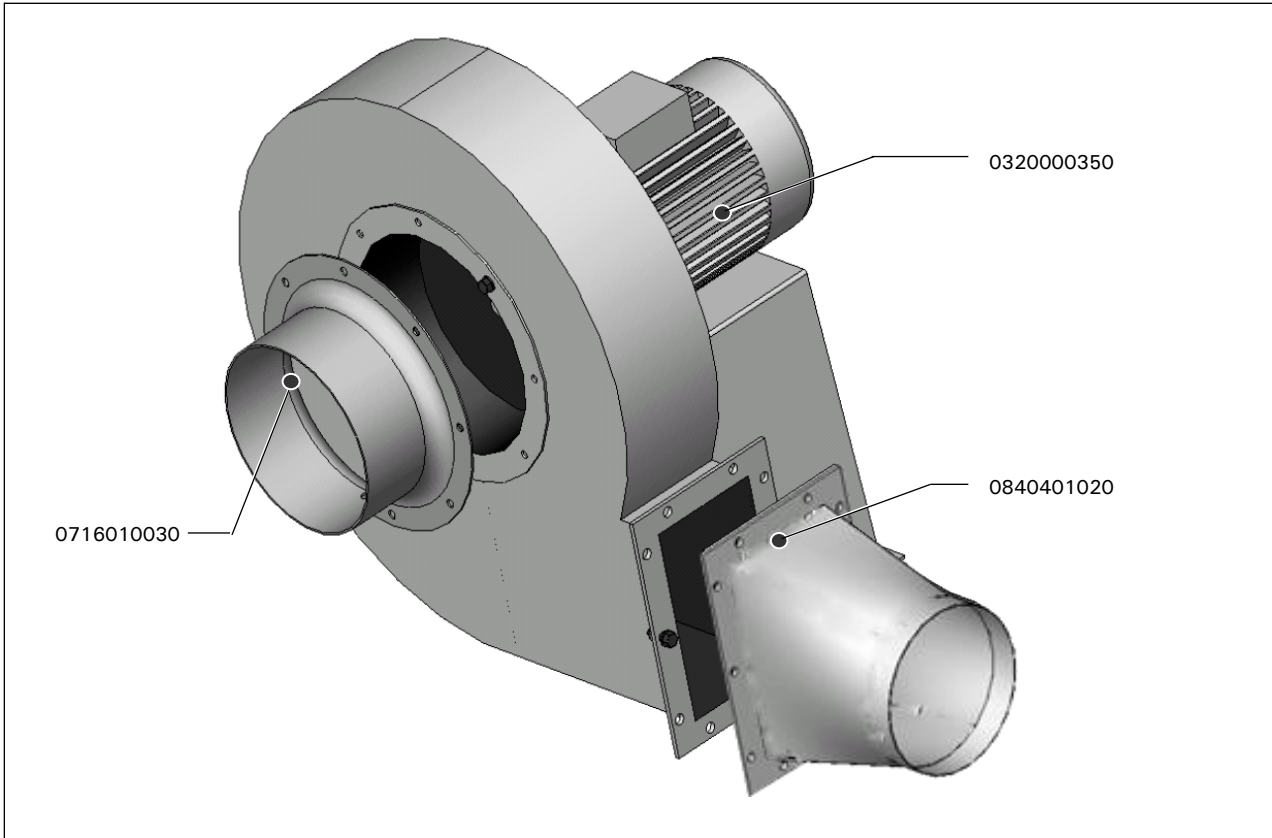

Exploded view  
**FAN-42**

Spare parts  
**FAN-42**

Art. no.	Description	0
0320000350	Motor 1,5 kW, 230-400V/3ph/50Hz	-
0000101962	Hose clamp Ø 200 mm (8 in.)	-
0716010030	Inlet flange FAN-42	-
0840401020	Flexible outlet flange for FAN-42	-
9880020090	Hose L=1500 mm/Ø 203 mm	-