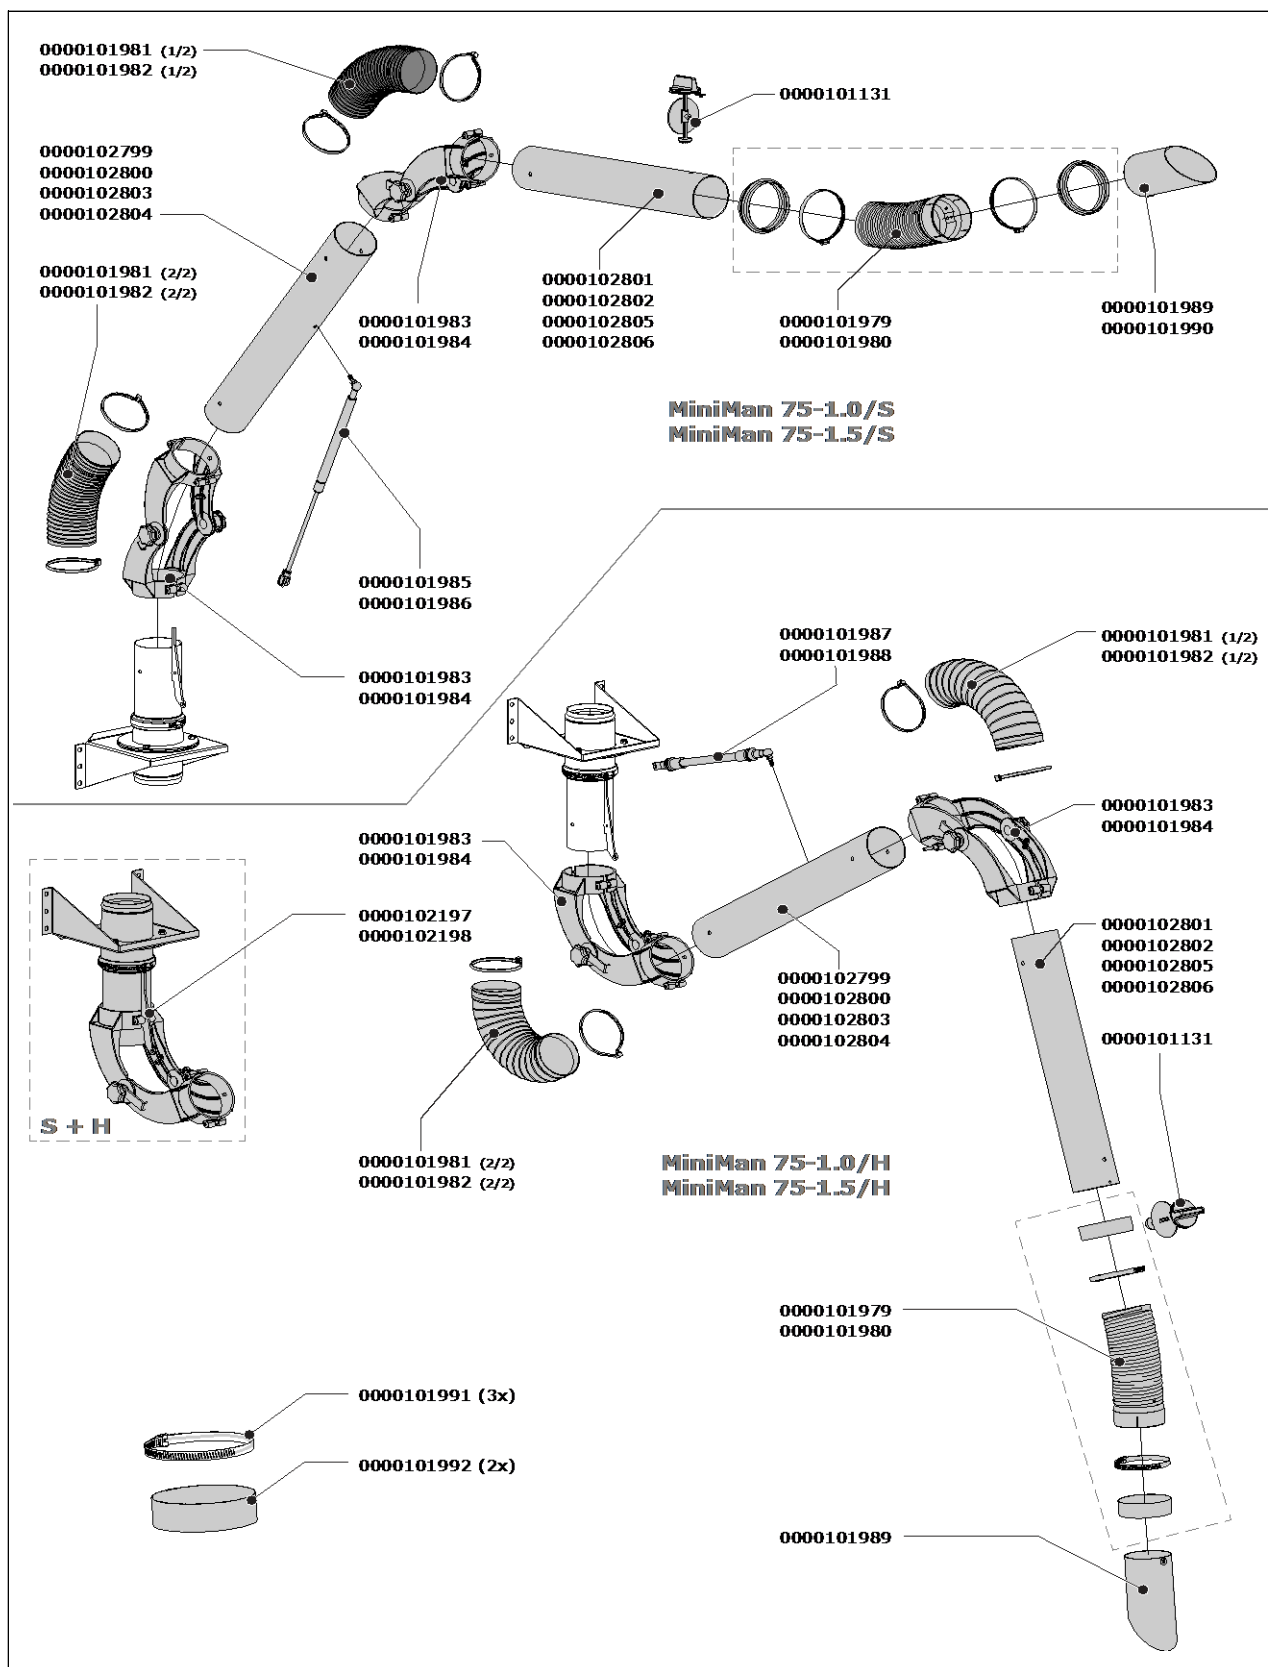

Exploded view
MiniMan 75 (yellow/white)

Spare parts MiniMan 75 (yellow/white)

Art. no.	Description	0
0000101131	DAMPER-75	-
0000101979	Semi rigid hose Ø 75 mm (black), incl. collar (2) and hose clamp (2)	-
0000101980	Semi rigid hose Ø 75 mm (white), incl. collar (2) and hose clamp (2)	-
0000101981	Hose (2) L=320 mm/Ø 75 mm (black), incl. tie-wrap (4)	-
0000101982	Hose (2) L=320 mm/Ø 75 mm (white), incl. tie-wrap (4)	-
0000101983	Joint MM-75 (black)	-
0000101984	Joint MM-75 (white)	-
0000101989	Nozzle MM-75 (black)	-
0000101991	Hose clamp Ø 85 mm (3)	-
0000101992	Rubber collar 50 mm (2)	-
0000102197	Mounting bracket, incl. joint MM-75 (black)	-
0000102198	Mounting bracket, incl. joint MM-75 (white)	-
• MM-75-1.0/H (yellow/white)		
0000101987	Balancing strap MM-75-1.0/H	-
0000102799	Inner tube MM-75-1.0 (white)	-
0000102800	Inner tube MM-75-1.0 (yellow)	-
0000102801	Outer tube MM-75-1.0 (white)	-
0000102802	Outer tube MM-75-1.0 (yellow)	-
• MM-75-1.5/H (yellow/white)		
0000101988	Balancing strap MM-75-1.5/H	-
0000102803	Inner tube MM-75-1.5 (white)	-
0000102804	Inner tube MM-75-1.5 (yellow)	-
0000102805	Outer tube MM-75-1.5 (white)	-
0000102806	Outer tube MM-75-1.5 (yellow)	-
• MM-75-1.0/S (yellow/white)		
0000101985	Gas spring 120 N	-
0000102799	Inner tube MM-75-1.0 (white)	-
0000102800	Inner tube MM-75-1.0 (yellow)	-
0000102801	Outer tube MM-75-1.0 (white)	-
0000102802	Outer tube MM-75-1.0 (yellow)	-
• MM-75-1.5/S (yellow/white)		
0000101986	Gas spring 300 N	-
0000102803	Inner tube MM-75-1.5 (white)	-
0000102804	Inner tube MM-75-1.5 (yellow)	-
0000102805	Outer tube MM-75-1.5 (white)	-
0000102806	Outer tube MM-75-1.5 (yellow)	-