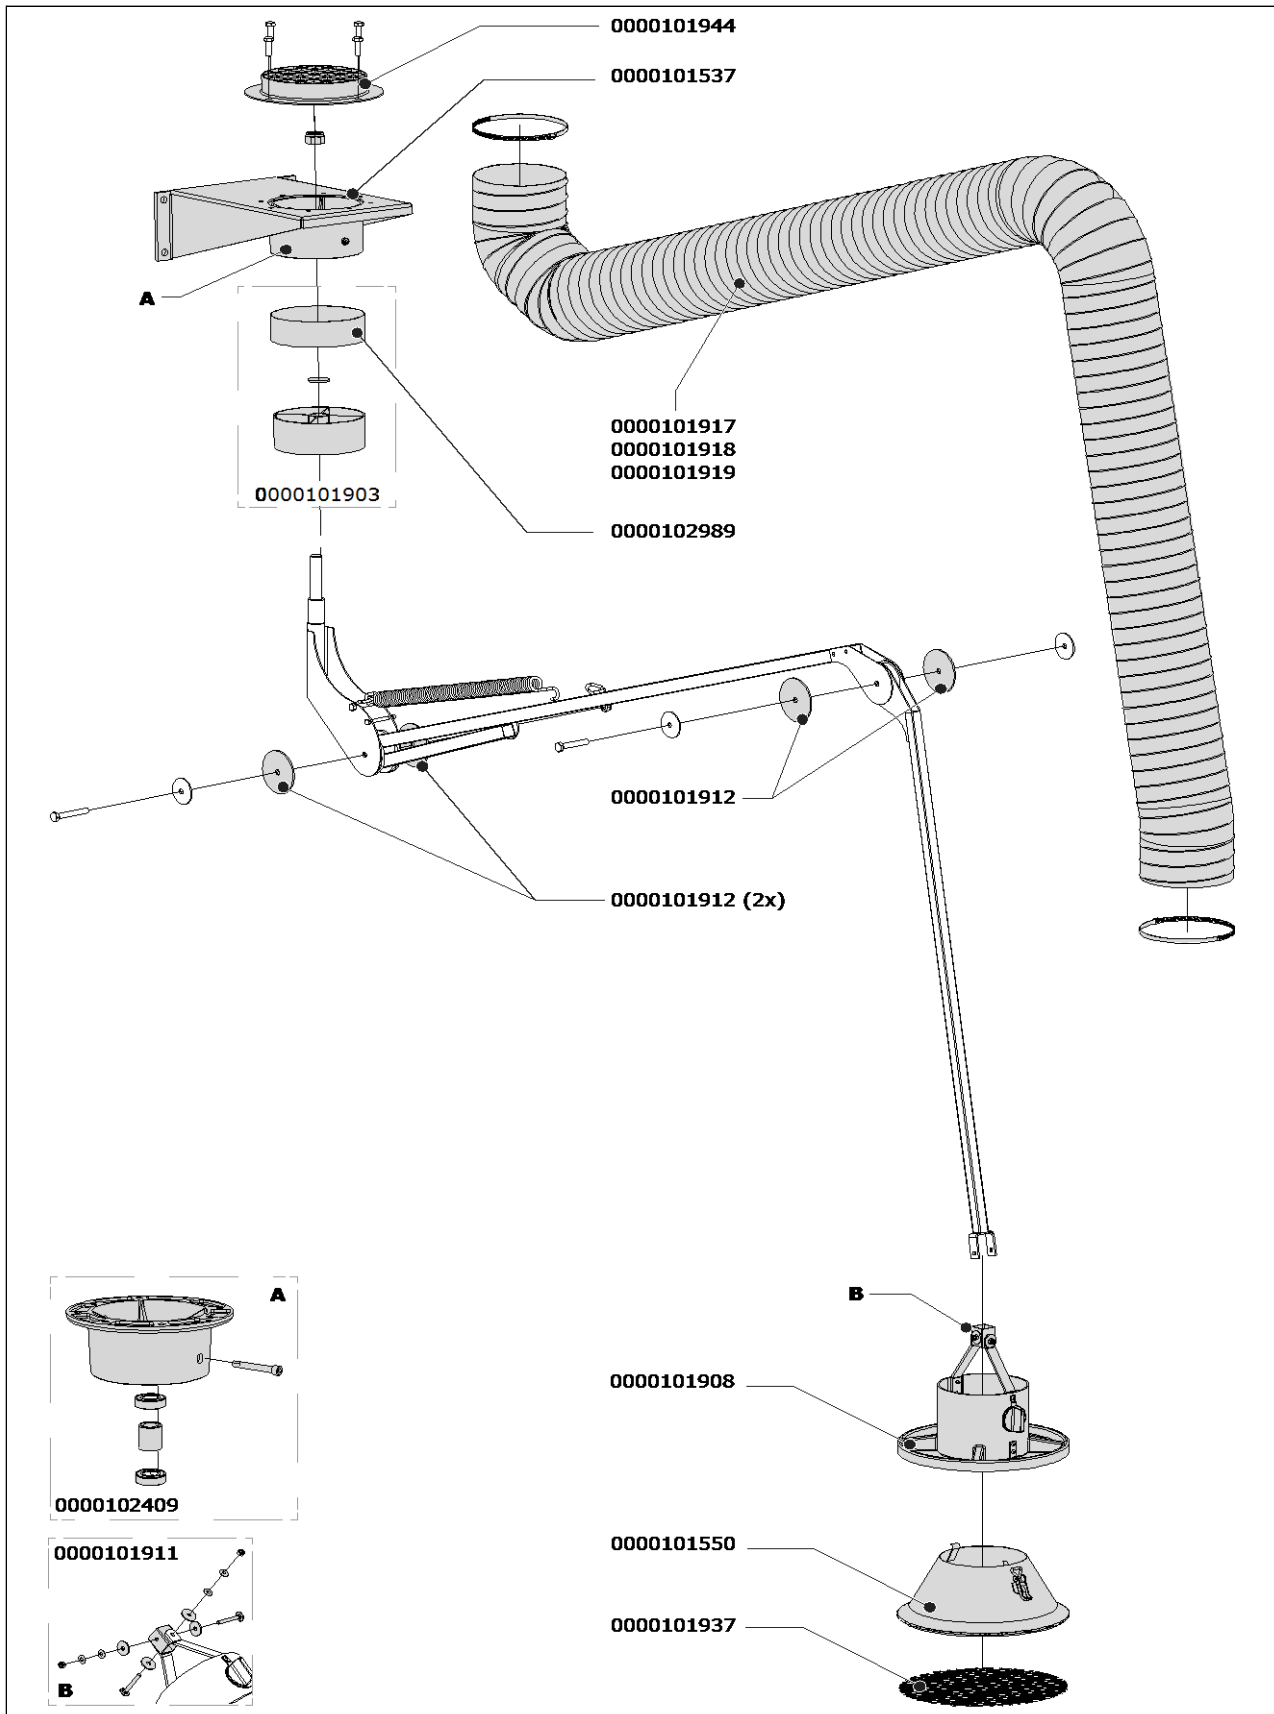

Exploded view
Economy Arm

Spare parts Economy Arm

Art. no.	Description	0
0000101537	Wall mounting bracket, complete	-
0000101550	Hood with safety mesh	-
0000101903	Arm swivel ring KUA, incl. rubber collar and washer	-
0000101908	Hood collar, incl. handle, damper and hood hinge	-
0000101911	Hood hinge, incl. mounting material	-
0000101912	Friction plate 83x10x3 mm (set of 2)	-
0000101937	Safety mesh Ø 300 mm	-
0000101944	Connection flange with grid	-
0000102409	Rotating flange (ball bearing)	-
0000102989	Rubber collar Ø 160 mm	-
• EA-2		
0000101917	Hose L=2500 mm/Ø 161 mm, incl. 2 hose clamps	-
• EA-3		
0000101919	Hose L=3500 mm/Ø 161 mm, incl. 2 hose clamps	-
• EA-4		
0000101918	Hose L=4500 mm/Ø 161 mm, incl. 2 hose clamps	-